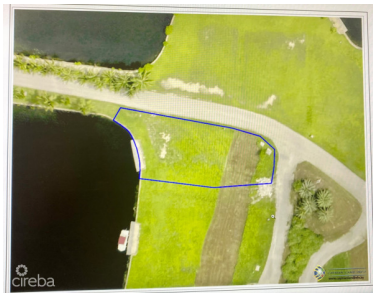

GRAND HARBOUR CANAL LOT

Prospect, Grand Harbour, Red Bay & Prospect, Cayman Islands

MLS#: 414705

CI\$495,000

Amazing corner lot with dock - corner of Grand Isle Way and Waterside Crescent. One of the largest and last available canal lots at 13,909 sq ft. Excellent views, located across the water from the Careenage. A hidden treasure.

Key Details

Width 78.00	Depth 211.00	Block & Parcel 22E,449
-----------------------	------------------------	----------------------------------

Acreage
0.3193

Additional Fields

Lot Size 0.32	Views Canal Front	Zoning Low Density residential	Sea Frontage 79
-------------------------	-----------------------------	--	---------------------------