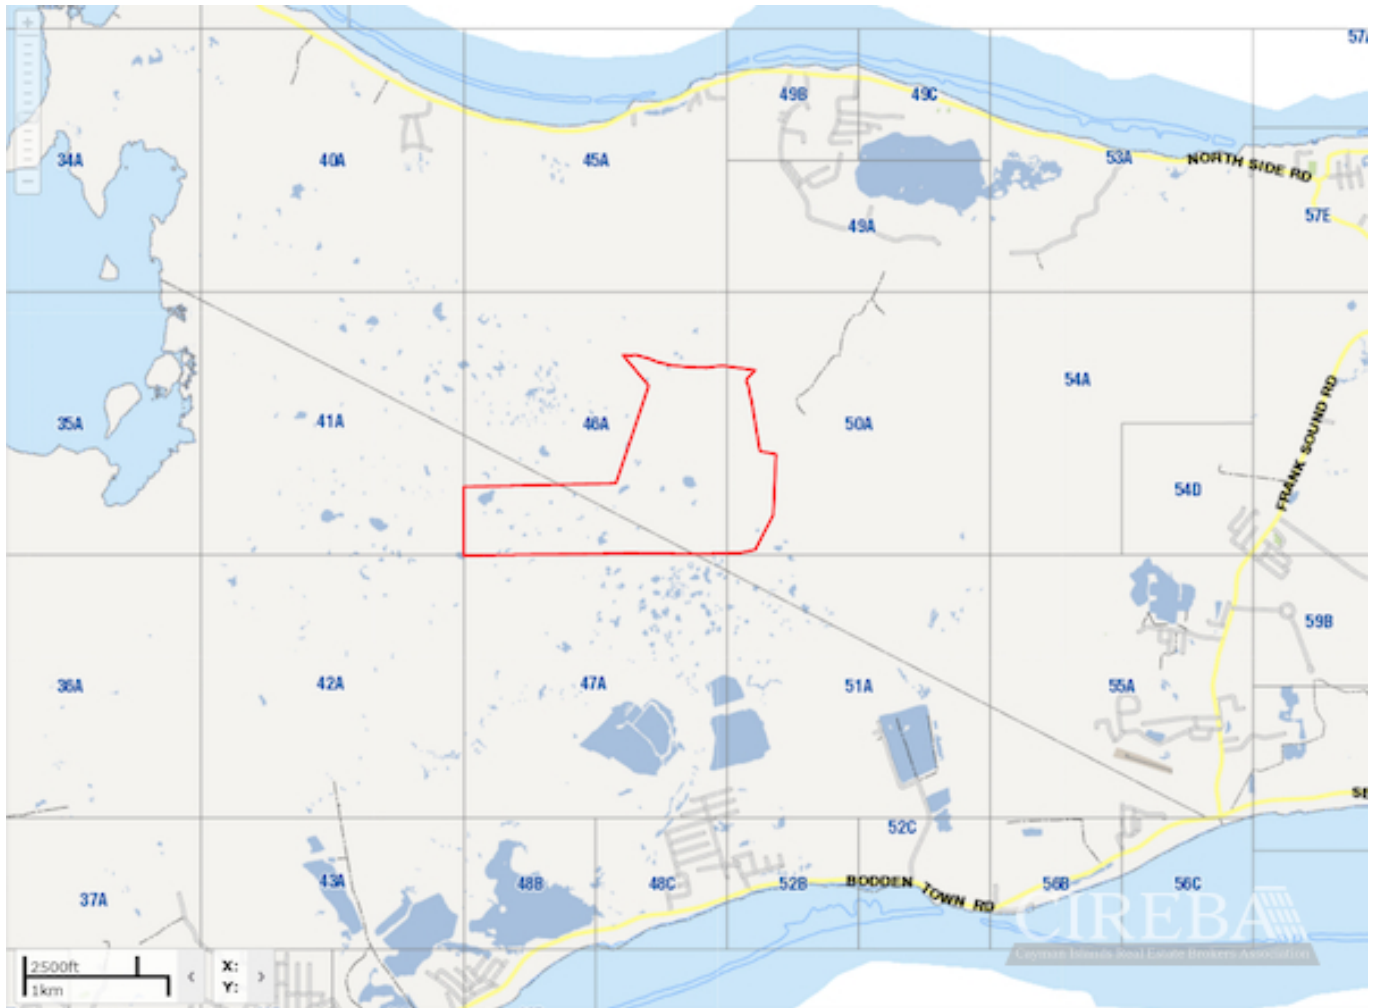

520 ACRES

North Side

MLS#: 414647

CI\$15,000,000

520 Acres Vacant Land

Essential Information

Type Land (For Sale)	Status Current	MLS 414647	Listing Type Commercial
--------------------------------	--------------------------	----------------------	-----------------------------------

Key Details

Width 7727.00	Depth 4663.00	Block & Parcel 46A,1
-------------------------	-------------------------	--------------------------------

Acreage
520.0000

Additional Fields

Block
46A

Parcel
1

Views
Inland