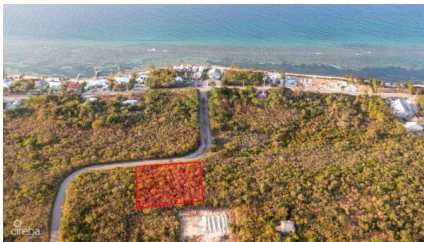

0.96 ACRE - SPLENDID VIEW - NORTHSIDE - MEDIUM DENSITY

North Side

MLS#: 417552

CI\$305,000

This 0.96-acre lot is located in the desirable area of North Side, on Splendid View Blvd. Zoned for medium-density residential use, this well-shaped property is perfect for building multi-unit homes or apartment complex. This lot represents a lucrative opportunity for developers seeking to invest in a growing neighborhood. With its optimal size and location, it offers the potential for a significant return on investment through the development of sought-after residential units. Whether you're looking to build a compact residential complex or a series of multi-family units, this property on Splendid View Blvd provides a versatile foundation for a profitable development project in a thriving community. Secure your next successful real estate venture by considering this premier North side location.

Key Details

Width 191.00	Depth 226.00	Block & Parcel 49B,187
------------------------	------------------------	----------------------------------

Acreage
0.9676

Additional Fields

Lot Size 0.97	Views Garden View	Zoning Medium Density Residential	Road Frontage 191
-------------------------	-----------------------------	---------------------------------------------	-----------------------------