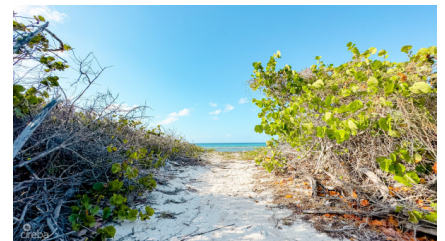

## OCEANFRONT LAND LITTLE CAYMAN

Little Cayman East, Little Cayman, Cayman Islands

MLS#: 417564

**CI\$599,000**

Welcome to Little Cayman Live directly on the ocean on the idyllic island of Little Cayman. Imagine a tranquil life, where the waves flow and the horizon stretches infinity, beckoning adventure. Little Cayman, a bastion of untouched beauty and serene lifestyles, offers a retreat from the hustle and bustle of Grand Cayman, a place where the soul finds peace and the heart finds excitement. The Land Nestled in this pristine paradise is a unique gem: Oceanfront Land. Spanning 1 acre, this north-facing sanctuary rises 8 feet above the Caribbean waters, offering breathtaking views and an unparalleled connection to nature. It's more than land; it's a promise of a life lived completely, surrounded by the best diving sites in the world, abundant deep-sea fishing, and the serene simplicity of kayaking along untouched coastlines over to Owen Island, a tiny uninhabited island just off the coast. A Step Back in Time Little Cayman isn't just a location; it's a lifestyle. With a welcoming community of around 200 souls, life here moves at the slow pace of nature. Bicycles replace cars, stars replace streetlights, and every day is a new opportunity to live in harmony with the natural and unique flora and fauna. Building your home here isn't just constructing a house; it's crafting a legacy, an investment in tranquility, and a testament to a life well-lived. Your Future Awaits This oceanfront land isn't just an investment in real estate; it's an investment in you. Whether you're dreaming of a bespoke retreat where every sunrise greets you with possibilities or looking for a land bank with growth potential, this property promises a future as vibrant and boundless as the ocean itself. Dive into Your Dreams Own a piece of Little Cayman and start crafting your future. How do you want to live your life?