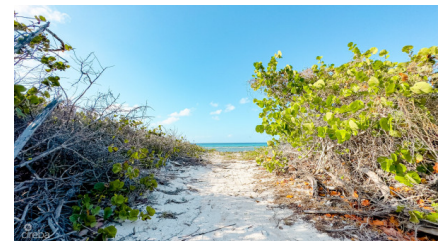

OCEANFRONT LAND LITTLE CAYMAN

Little Cayman East, Little Cayman, Cayman Islands

MLS#: 417564

CI\$599,000

Welcome to Little Cayman Live directly on the ocean on the idyllic island of Little Cayman. Imagine a tranquil life, where the waves flow and the horizon stretches infinity, beckoning adventure. Little Cayman, a bastion of untouched beauty and serene lifestyles, offers a retreat from the hustle and bustle of Grand Cayman, a place where the soul finds peace and the heart finds excitement. The Land Nestled in this pristine paradise is a unique gem: Oceanfront Land. Spanning 1 acre, this north-facing sanctuary rises 8 feet above the Caribbean waters, offering breathtaking views and an unparalleled connection to nature. It's more than land; it's a promise of a life lived completely, surrounded by the best diving sites in the world, abundant deep-sea fishing, and the serene simplicity of kayaking along untouched coastlines over to Owen Island, a tiny uninhabited island just off the coast. A Step Back in Time Little Cayman isn't just a location; it's a lifestyle. With a welcoming community of around 200 souls, life here moves at the slow pace of nature. Bicycles replace cars, stars replace streetlights, and every day is a new opportunity to live in harmony with the natural and unique flora and fauna. Building your home here isn't just constructing a house; it's crafting a legacy, an investment in tranquility, and a testament to a life well-lived. Your Future Awaits This oceanfront land isn't just an investment in real estate; it's an investment in you. Whether you're dreaming of a bespoke retreat where every sunrise greets you with possibilities or looking for a land bank with growth potential, this property promises a future as vibrant and boundless as the ocean itself. Dive into Your Dreams Own a piece of Little Cayman and start crafting your future. How do you want to live your life?