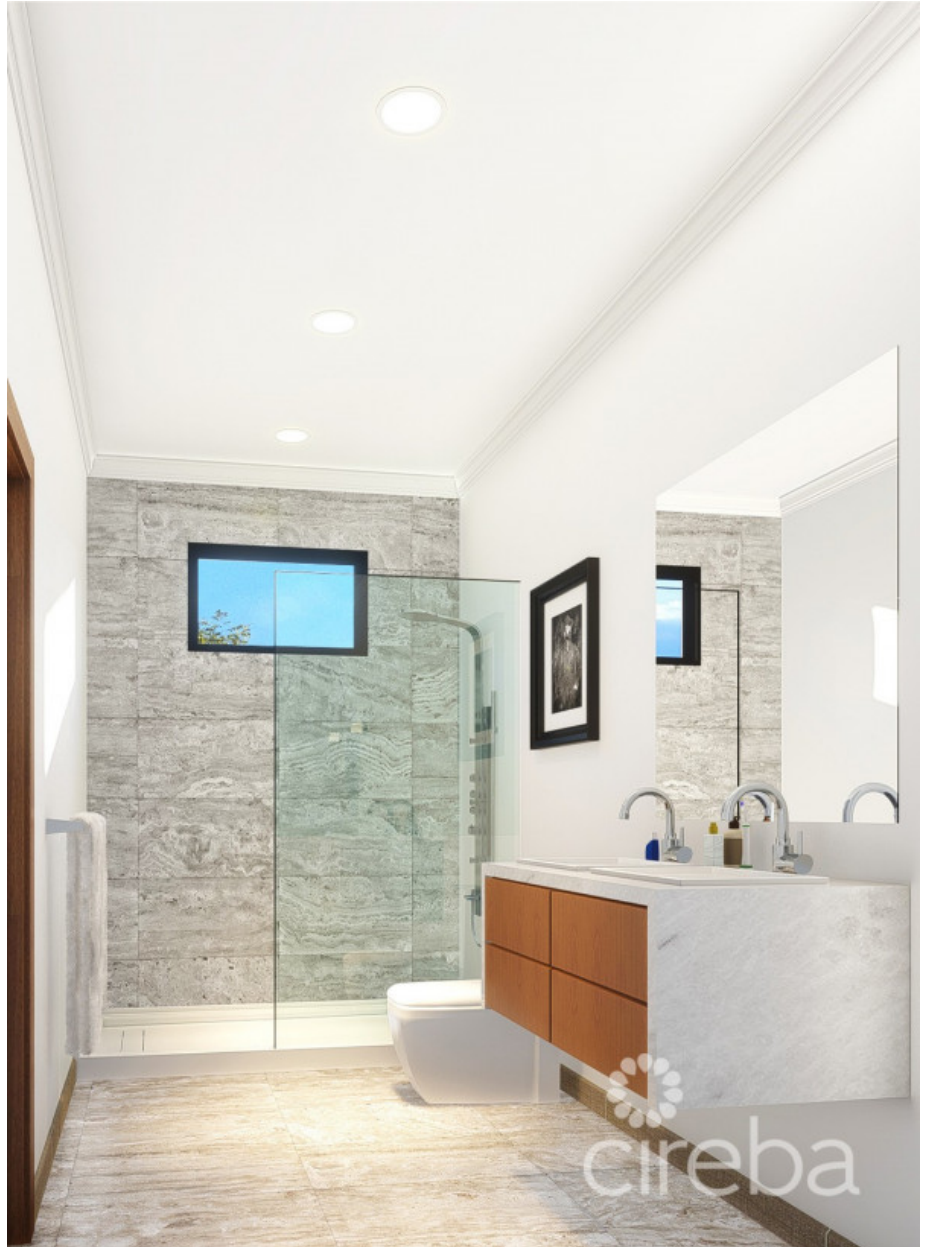

SAVANNAH EDGE #4

Savannah, Savannah & Bodden Town, Cayman Islands

MLS#: 417655

CI\$799,000

Welcome to Savannah Edge: Discover modern living in our new fourplex on Pedro Castle Road, featuring four two-story condos, each with 2,200 sq ft of elegant space. Exquisite Exteriors: Modern designs with stone accents and lush landscaping set a serene backdrop for each private entrance. Sophisticated Interiors: Open-plan living areas with high-end kitchens, marble countertops, and large windows create a bright, welcoming atmosphere. Bedrooms offer luxurious en-suite bathrooms and private balconies with tranquil views. Ideal Location: Enjoy the perfect balance of quiet residential life and convenient access to local amenities. Explore Savannah Edge: Experience a blend of luxury and style where every detail is designed for your comfort. Currently under construction!