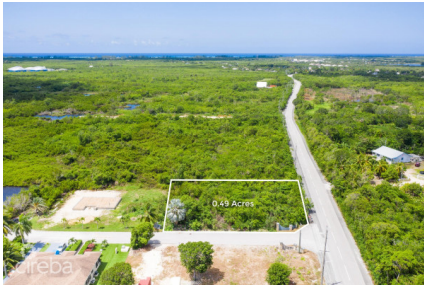

## KAYLA'S ESTATES 0.49 ACRES, RESIDENTIAL LOT

Midland East

MLS#: 418002

**CI\$200,000**

Discover an expansive 0.49 acre parcel in the quaint development of Kayla's Estates, nestled in the serene Frank Sound area. This idyllic neighbourhood is the perfect setting to build your dream family home. Imagine your children safely riding their bikes through tree-lined streets in a friendly, welcoming community. Don't miss this incredible opportunity to create lasting memories in a picturesque and secure environment. Your future awaits at Kayla's Estates.

## Key Details

Width  
**167.00**

Depth  
**134.00**

Block & Parcel  
**58A,120**

Acreage  
**0.4929**

## Additional Fields

Lot Size  
**0.49**

Views  
**Inland**

Zoning  
**Low Density  
residential**

Road Frontage  
**142**

Soil  
**Other**