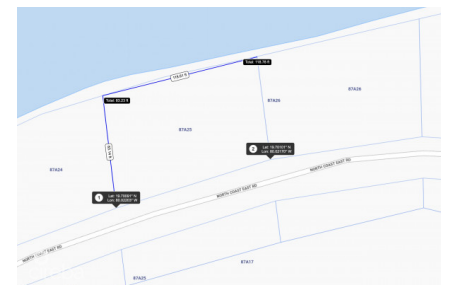

BEACH FRONT LAND LITTLE CAYMAN

Little Cayman East, Little Cayman, Cayman Islands

MLS#: 418447

CI\$205,000

Little Cayman beach front land parcel located on sought after, spectacular northern coast line. 0.3 acre parcel offers around 120ft of beautiful beach coast line. Parcel is bisected by the road offering around 0.22 acres on the beachside with a depth from the road to the water of around 80ft. Map images courtesy of caymanlandinfo.ky

Essential Information

Type
Land (For Sale)

Status
Current

MLS
418447

Listing Type
Residential

Key Details

Width
120.00

Depth
110.00

Block & Parcel
87A,25

Acreage
0.3000

Additional Fields

Lot Size
0.3

Views
Beach Front

Sea Frontage
120

Road Frontage
120

Soil
Sand