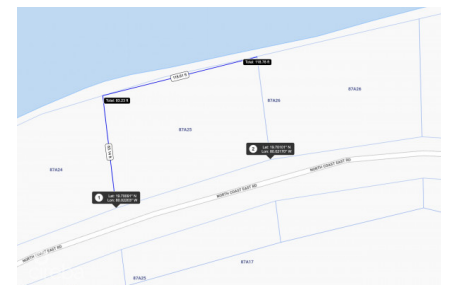

BEACH FRONT LAND LITTLE CAYMAN

Little Cayman East, Little Cayman, Cayman Islands

MLS#: 418447

CI\$205,000

Little Cayman beach front land parcel located on sought after, spectacular northern coast line. 0.3 acre parcel offers around 120ft of beautiful beach coast line. Parcel is bisected by the road offering around 0.22 acres on the beachside with a depth from the road to the water of around 80ft. Map images courtesy of caymanlandinfo.ky

Essential Information

Type
Land (For Sale)

Status
New

MLS
418447

Listing Type
Residential

Key Details

Width
120.00

Depth
110.00

Block & Parcel
87A,25

Acreage
0.3000

Additional Fields

Lot Size
0.3

Views
Beach Front

Sea Frontage
120

Road Frontage
120

Soil
Sand