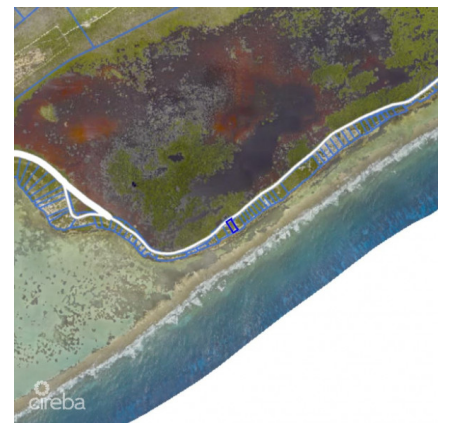

LITTLE CAYMAN 0.52 ACRES, BEACH FRONT

Little Cayman East, Little Cayman, Cayman Islands

MLS#: 418575

US\$539,000

Located on the South Coast of Little Cayman, this beachfront parcel is just over half an acre. Boasting 100 feet of water frontage and a 12 foot elevation, it is the ideal spot to build your very own beach front retreat within this reef protected location. This lot offers an attractive investment opportunity.

Key Details

Width 102.00	Depth 229.00	Block & Parcel 86A,74
------------------------	------------------------	---------------------------------

Acreage
0.5200

Additional Fields

Lot Size 0.52	Views Beach Front	Zoning Beach Resort/Residential	Sea Frontage 102
-------------------------	-----------------------------	---	----------------------------