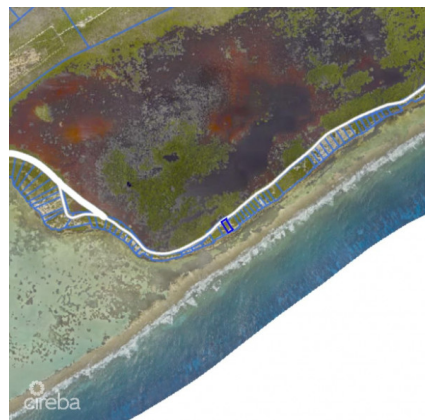

LITTLE CAYMAN 0.52 ACRES, BEACH FRONT

Little Cayman East, Little Cayman, Cayman Islands

MLS#: 418575

US\$539,000

Located on the South Coast of Little Cayman, this beachfront parcel is just over half an acre. Boasting 100 feet of water frontage and a 12 foot elevation, it is the ideal spot to build your very own beach front retreat within this reef protected location. This lot offers an attractive investment opportunity.

Key Details

Width 102.00	Depth 229.00	Block & Parcel 86A,74
------------------------	------------------------	---------------------------------

Acreage
0.5200

Additional Fields

Lot Size 0.52	Views Beach Front	Zoning Beach Resort/Residential	Sea Frontage 102
-------------------------	-----------------------------	-----------------------------------------------	----------------------------