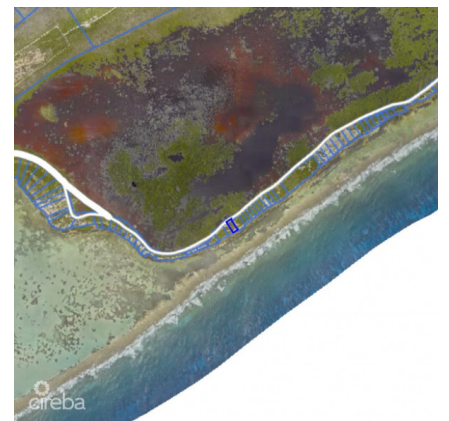

LITTLE CAYMAN 0.52 ACRES, BEACH FRONT

Little Cayman East, Little Cayman, Cayman Islands

MLS#: 418575

US\$539,000

Located on the South Coast of Little Cayman, this beachfront parcel is just over half an acre. Boasting 100 feet of water frontage and a 12 foot elevation, it is the ideal spot to build your very own beach front retreat within this reef protected location. This lot offers an attractive investment opportunity.

Key Details

Width 102.00	Depth 229.00	Block & Parcel 86A,74
------------------------	------------------------	---------------------------------

Acreage
0.5200

Additional Fields

Lot Size 0.52	Views Beach Front	Zoning Beach Resort/Residential	Sea Frontage 102
-------------------------	-----------------------------	---	----------------------------