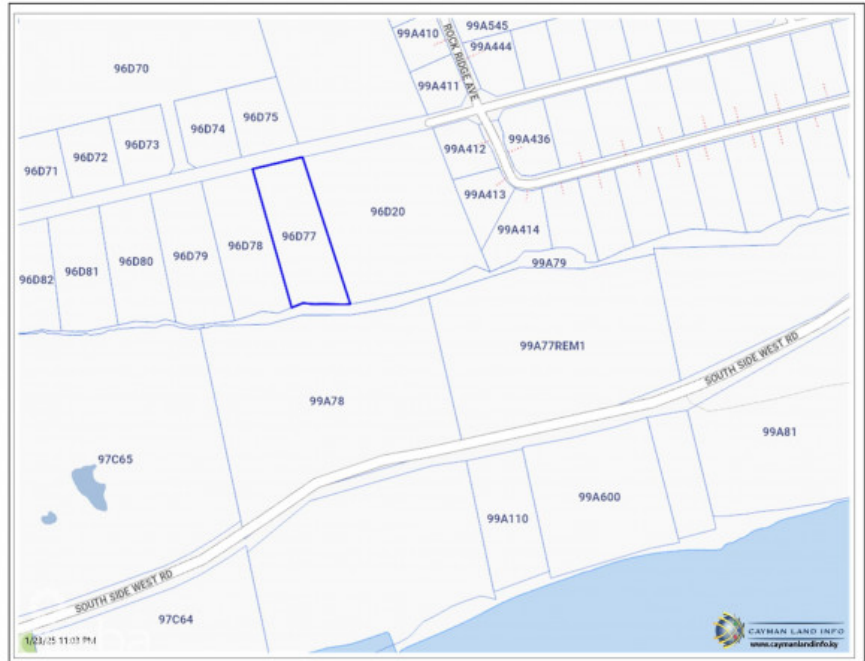

## BRAC BLUFF EDGE LAND .85 ACRE

Cayman Brac West, Cayman Brac, Cayman Islands

MLS#: 418701

**CI\$165,000**

Discover the opportunity to own a piece of paradise on the scenic Bluff Edge of Cayman Brac! This ocean view, high-and-dry parcel offers the perfect location to build your dream home or to land bank for future appreciation, as land values on Cayman Brac continue to soar. Situated just across the street from the inland Bluff lots currently on the market, this property boasts a strategic location that offers privacy and stunning natural surroundings. Adjoining lots are also available for sale, making it an excellent choice for those seeking additional space or investment potential. Convenience meets serenity here, with the property located just minutes from the Charles Kirkconnell International Airport, restaurants, shopping, grocery stores, and Cayman Brac's top attractions. Enjoy outdoor adventures like rock climbing, exploring the famous Bluff Caves, and birdwatching, where you may spot the endangered Booby Bird and the vibrant Cayman Brac Parrot. For water enthusiasts, the island is renowned for world-class fishing and scuba diving, offering breathtaking underwater experiences. Don't miss this chance to invest in the future while enjoying the natural beauty and tranquility of Cayman Brac. Contact us today to secure this incredible piece of property and start turning your dream into a reality!

## Key Details

Width <b>115.00</b>	Depth <b>330.00</b>	Block & Parcel <b>96D,77</b>
------------------------	------------------------	---------------------------------

Acreage  
**0.8500**

## Additional Fields

Lot Size <b>0.85</b>	Views <b>Water View, Ocean View</b>	Road Frontage <b>115</b>	Soil <b>Rock</b>
-------------------------	--	-----------------------------	---------------------