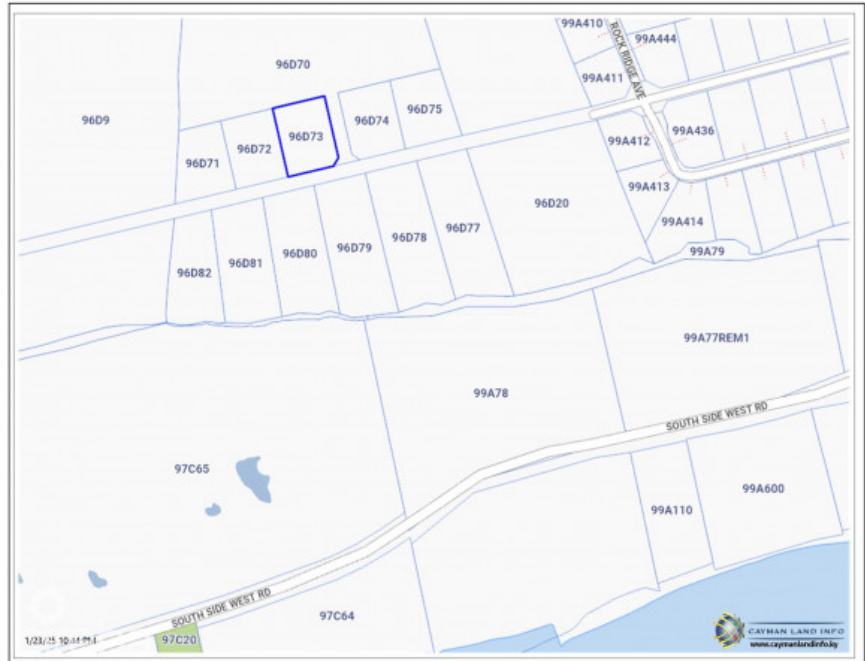

## BRAC BLUFF LAND .40 ACRE

Cayman Brac West, Cayman Brac, Cayman Islands

MLS#: 418714

**CI\$55,000**

Discover the opportunity to own a piece of paradise on the scenic Bluff of Cayman Brac! This high-and-dry parcel offers the perfect location to build your dream home or to land bank for future appreciation, as land values on Cayman Brac continue to soar. Situated just across the street from the Bluff Edge lots currently on the market, this property boasts a strategic location that offers privacy and stunning natural surroundings. Adjoining lots are also available for sale, making it an excellent choice for those seeking additional space or investment potential. Convenience meets serenity here, with the property located just minutes from the Charles Kirkconnell International Airport, restaurants, shopping, grocery stores, and Cayman Brac's top attractions. Enjoy outdoor adventures like rock climbing, exploring the famous Bluff Caves, and birdwatching, where you may spot the endangered Booby Bird and the vibrant Cayman Brac Parrot. For water enthusiasts, the island is renowned for world-class fishing and scuba diving, offering breathtaking underwater experiences. Don't miss this chance to invest in the future while enjoying the natural beauty and tranquility of Cayman Brac. Get in touch today to secure this incredible piece of property and start turning your dream into a reality!

## Key Details

Width <b>118.00</b>	Depth <b>153.00</b>	Block & Parcel <b>96D,73</b>
------------------------	------------------------	---------------------------------

Acreage  
**0.4000**

## Additional Fields

Lot Size <b>0.4</b>	Views <b>Garden View, Water View</b>	Road Frontage <b>118</b>	Soil <b>Rock</b>
------------------------	---	-----------------------------	---------------------